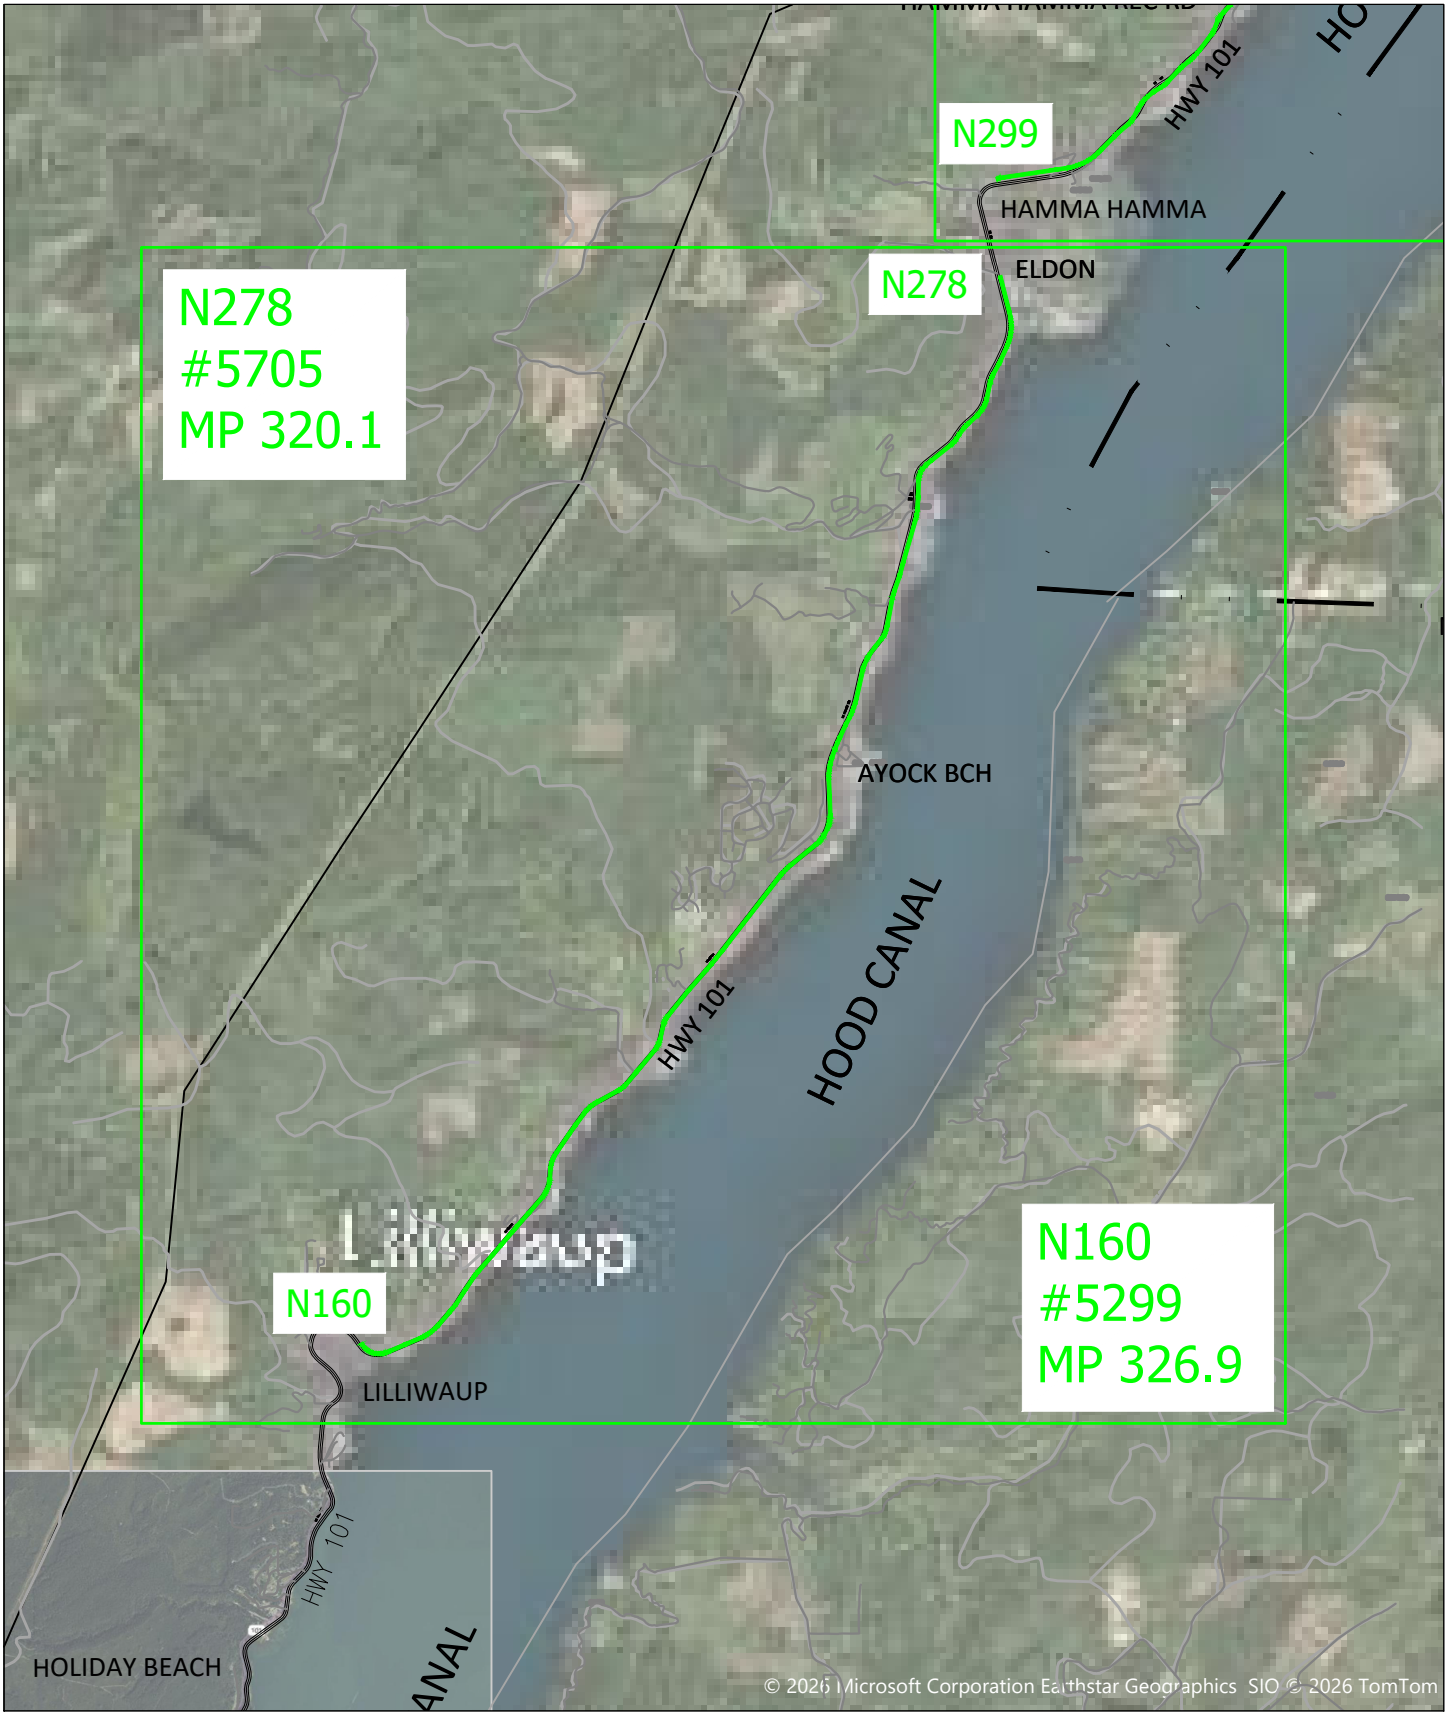

Mason PUD 1

2026 Vegetation Management Project

SCOPE OF WORK- See Attachments A-D for maps of highway locations listed below:

Live-line 3-Phase (12.47/7.2kV) tree trimming in the PUD 1 service territory along US Highway 101 & Highway 106, as follows:

- Mile Post 310.4 to MP 319.6- Starting north of the intersection of Hwy 101 and Canal View St. at Pole #3030, south to Pole #3714, at the intersection of Hwy 101 and Lon Webb Rd.
- Mile Post 320.1 to MP 326.9 - Starting at the intersection of Hwy 101 and N. Eldon Ln. at Pole #5705, south to Pole #5299 near the entrance to Lilliwaup Tidelands State Park along Hwy 101.
- Mile Post 331.4 to MP 332.8 - Starting at Pole #20227 within Mason PUD#1 ROW, south along the PUD ROW to Pole #20033 0.15 miles south of Hoodspout Winery along Hwy 101.
- Mile Post 2.4 to Mile Post 6.8- Starting at the intersection of Hwy 106 and E. Webb Hill Rd. at Pole #5326, north to Pole #5233 at the intersection of Hwy 106 and E. Dalby Rd.
- Hazard Tree Removals at 50 Locations- 14 in Jefferson County and 36 in Mason County. Several trees in some locations. **See Attachment E for list and annotated pictures.**

© 2026 Microsoft Corporation Earthstar Geographics SIO © 2026 TomTom

TREE TRIMMING 2026 ATTACHMENT A

PUBLIC UTILITY DISTRICT NO.1 of MASON COUNTY
21971 N. HWY 101 (Potlatch) SHELTON, WA 98584

SHEET: #	OF #	REV NO
1	OF 4	0

© 2025 Microsoft Corporation Earthstar Geographics SIO © 2026 TomTom

TREE TRIMMING 2026 ATTACHMENT B

PUBLIC UTILITY DISTRICT NO.1 of MASON COUNTY
21971 N. HWY 101 (Potlatch) SHELTON, WA 98584

SHEET: #	OF #	REV NO
2	OF 4	0