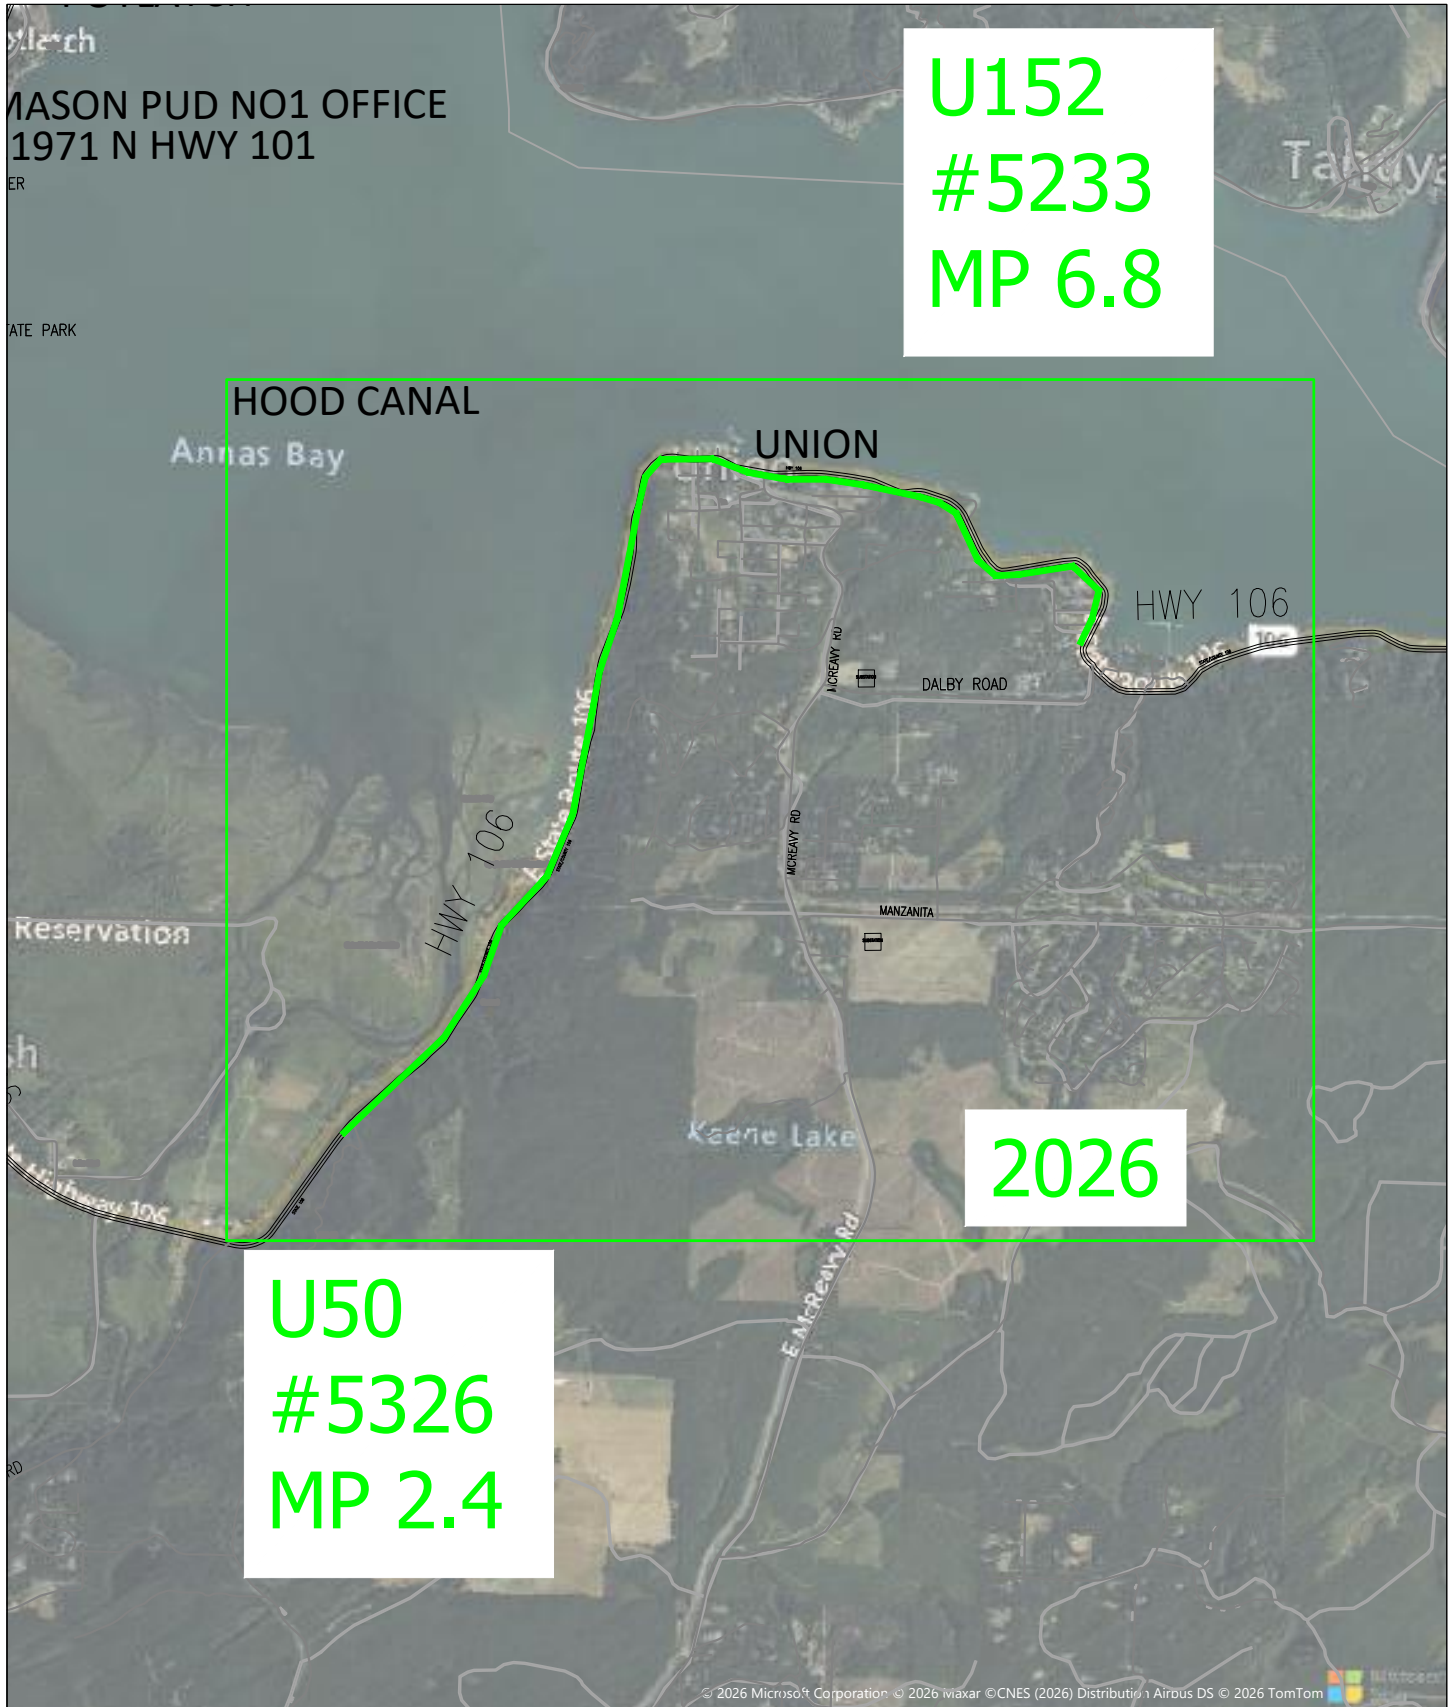

TREE TRIMMING 2026 ATTACHMENT D

PUBLIC UTILITY DISTRICT NO.1 of MASON COUNTY
21971 N. HWY 101 (Potlatch) SHELTON, WA 98584

SHEET: #	OF #	REV NO
4	OF 4	0