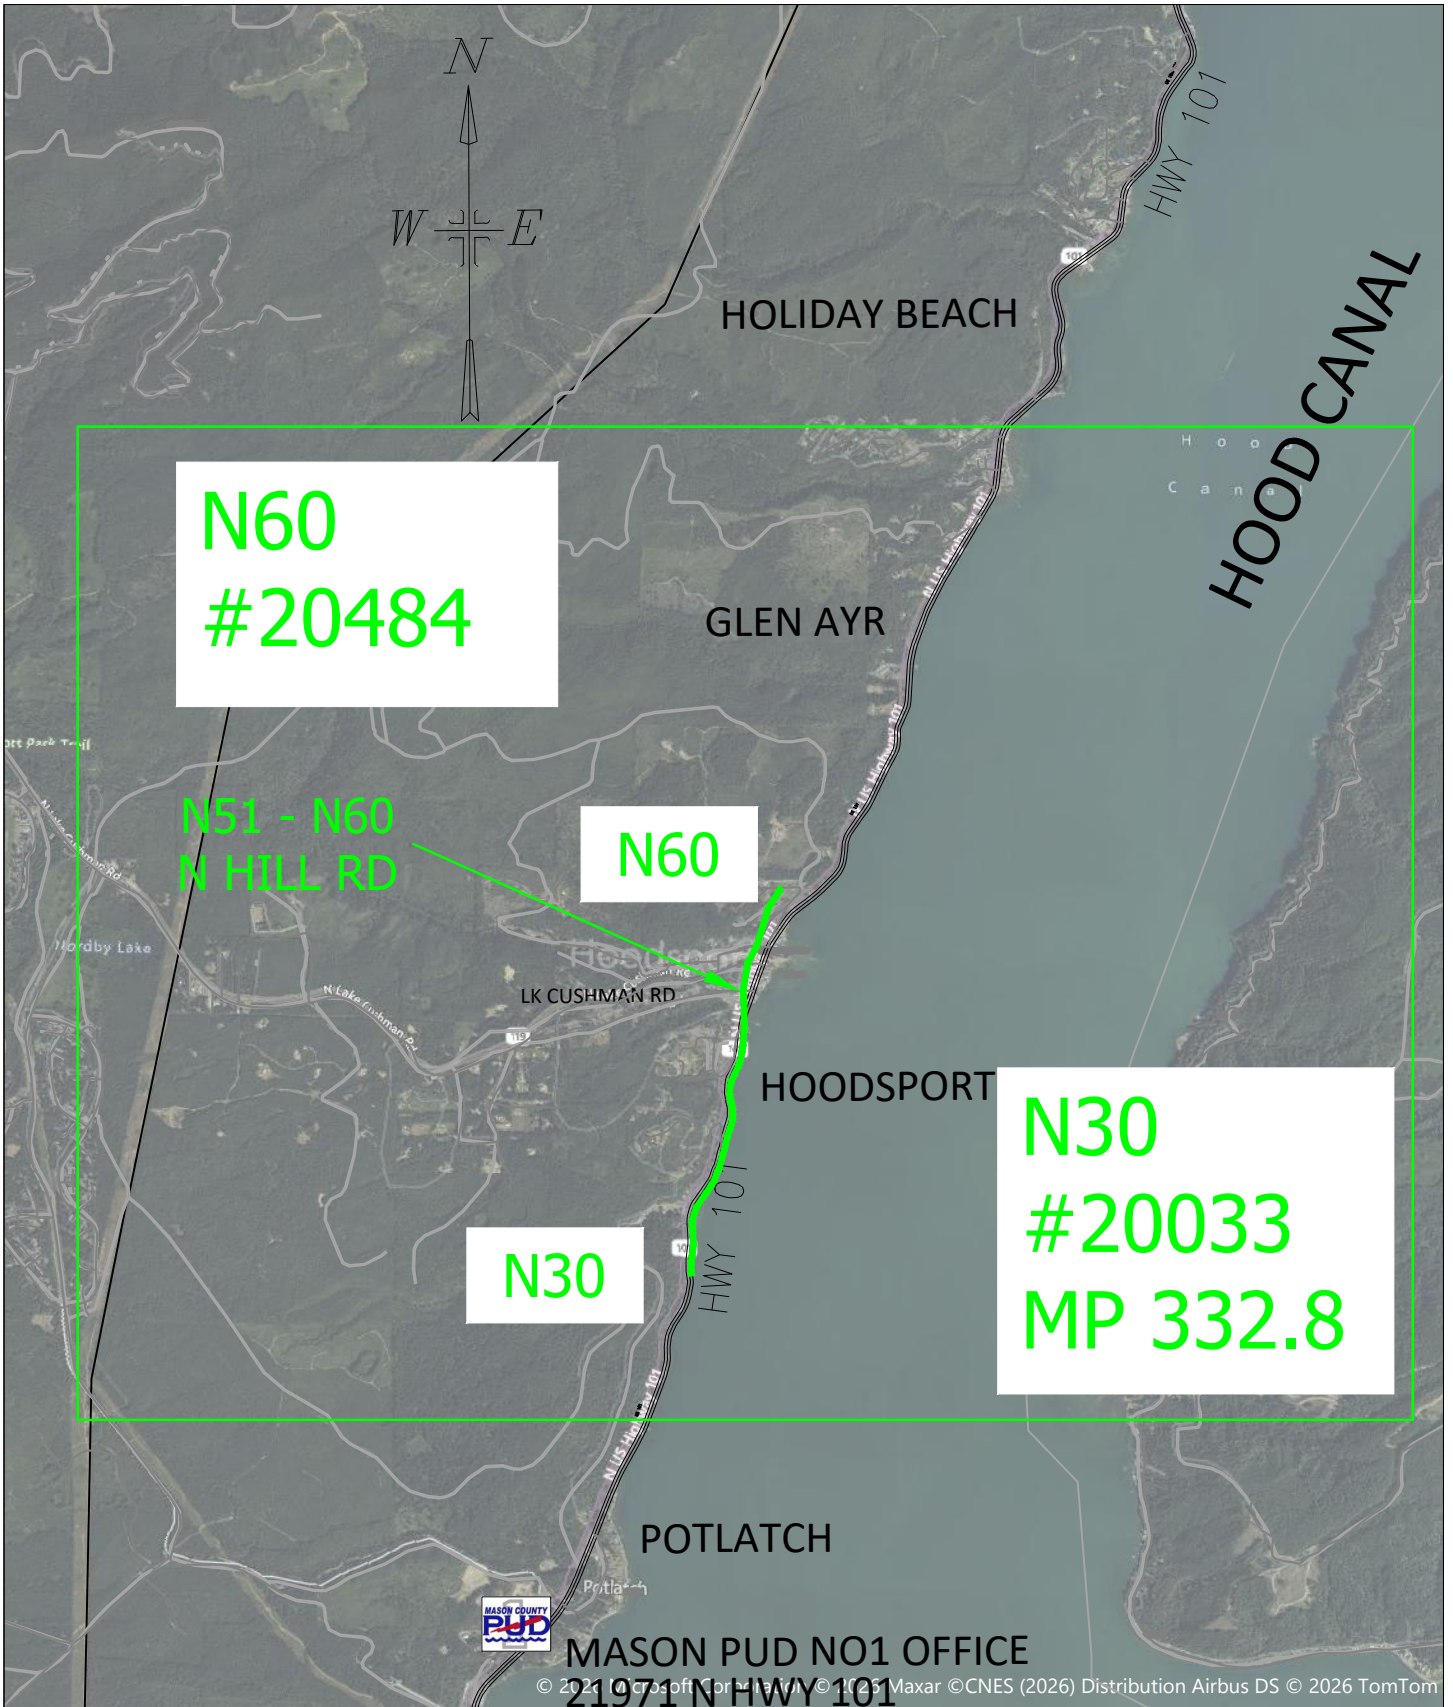

Mason PUD 1

2026 Vegetation Management Project

SCOPE OF WORK- See Attachments A-D for maps of highway locations listed below:

Live-line 3-Phase (12.47/7.2kV) tree trimming in the PUD 1 service territory along US Highway 101 & Highway 106, as follows:

- Mile Post 310.4 to MP 319.6- Starting north of the intersection of Hwy 101 and Canal View St. at Pole #3030, south to Pole #3714, at the intersection of Hwy 101 and Lon Webb Rd.
- Mile Post 320.1 to MP 326.9 - Starting at the intersection of Hwy 101 and N. Eldon Ln. at Pole #5705, south to Pole #5299 near the entrance to Lilliwaup Tidelands State Park along Hwy 101.
- Mile Post 331.4 to MP 332.8 - Starting at Pole #20227 within Mason PUD#1 ROW, south along the PUD ROW to Pole #20033 0.15 miles south of Hoodspout Winery along Hwy 101.
- Mile Post 2.4 to Mile Post 6.8- Starting at the intersection of Hwy 106 and E. Webb Hill Rd. at Pole #5326, north to Pole #5233 at the intersection of Hwy 106 and E. Dalby Rd.
- Hazard Tree Removals at 50 Locations- 14 in Jefferson County and 36 in Mason County. Several trees in some locations. **See Attachment E for list and annotated pictures.**

© 2026 Microsoft Corporation Earthstar Geographics SIO © 2026 TomTom

TREE TRIMMING 2026 ATTACHMENT A

PUBLIC UTILITY DISTRICT NO.1 of MASON COUNTY
21971 N. HWY 101 (Potlatch) SHELTON, WA 98584

SHEET: #	OF #	REV NO
1	OF 4	0

© 2025 Microsoft Corporation Earthstar Geographics SIO © 2026 TomTom

TREE TRIMMING 2026 ATTACHMENT B

PUBLIC UTILITY DISTRICT NO.1 of MASON COUNTY
21971 N. HWY 101 (Potlatch) SHELTON, WA 98584

SHEET: #	OF #	REV NO
2	OF 4	0