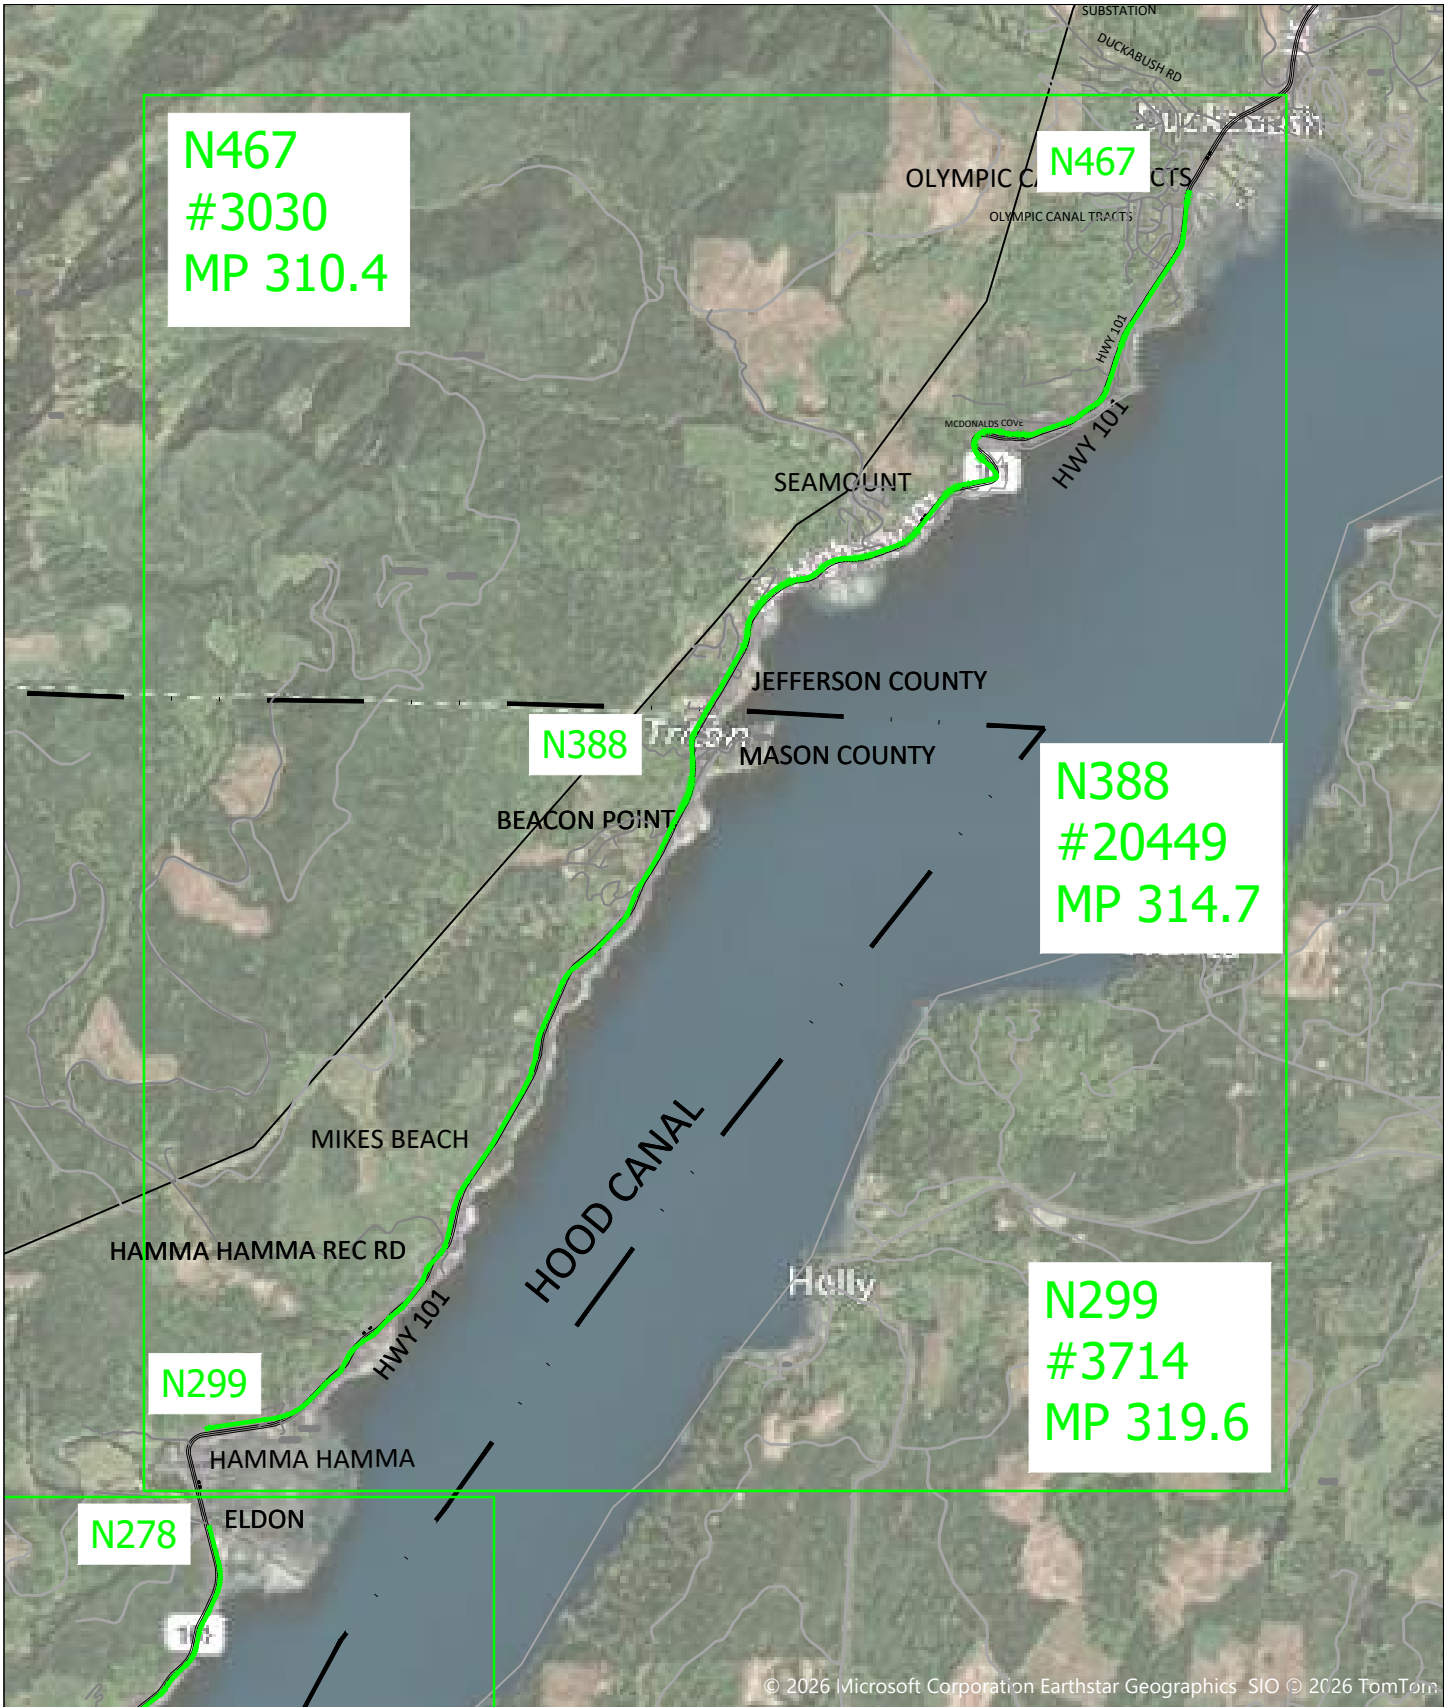

Mason PUD 1

2026 Vegetation Management Project

SCOPE OF WORK- See Attachments A-D for maps of highway locations listed below:

Live-line 3-Phase (12.47/7.2kV) tree trimming in the PUD 1 service territory along US Highway 101 & Highway 106, as follows:

- Mile Post 310.4 to MP 319.6- Starting north of the intersection of Hwy 101 and Canal View St. at Pole #3030, south to Pole #3714, at the intersection of Hwy 101 and Lon Webb Rd.
- Mile Post 320.1 to MP 326.9 - Starting at the intersection of Hwy 101 and N. Eldon Ln. at Pole #5705, south to Pole #5299 near the entrance to Lilliwaup Tidelands State Park along Hwy 101.
- Mile Post 331.4 to MP 332.8 - Starting at Pole #20227 within Mason PUD#1 ROW, south along the PUD ROW to Pole #20033 0.15 miles south of Hoodspout Winery along Hwy 101.
- Mile Post 2.4 to Mile Post 6.8- Starting at the intersection of Hwy 106 and E. Webb Hill Rd. at Pole #5326, north to Pole #5233 at the intersection of Hwy 106 and E. Dalby Rd.
- Hazard Tree Removals at 50 Locations- 14 in Jefferson County and 36 in Mason County. Several trees in some locations. **See Attachment E for list and annotated pictures.**

© 2026 Microsoft Corporation Earthstar Geographics SIO © 2026 TomTom

TREE TRIMMING 2026 ATTACHMENT A

PUBLIC UTILITY DISTRICT NO.1 of MASON COUNTY
21971 N. HWY 101 (Potlatch) SHELTON, WA 98584

SHEET: #	OF #	REV NO
1	OF 4	0

© 2025 Microsoft Corporation Earthstar Geographics SIO © 2026 TomTom

TREE TRIMMING 2026 ATTACHMENT B

PUBLIC UTILITY DISTRICT NO.1 of MASON COUNTY
21971 N. HWY 101 (Potlatch) SHELTON, WA 98584

SHEET: #	OF #	REV NO
2	OF 4	0